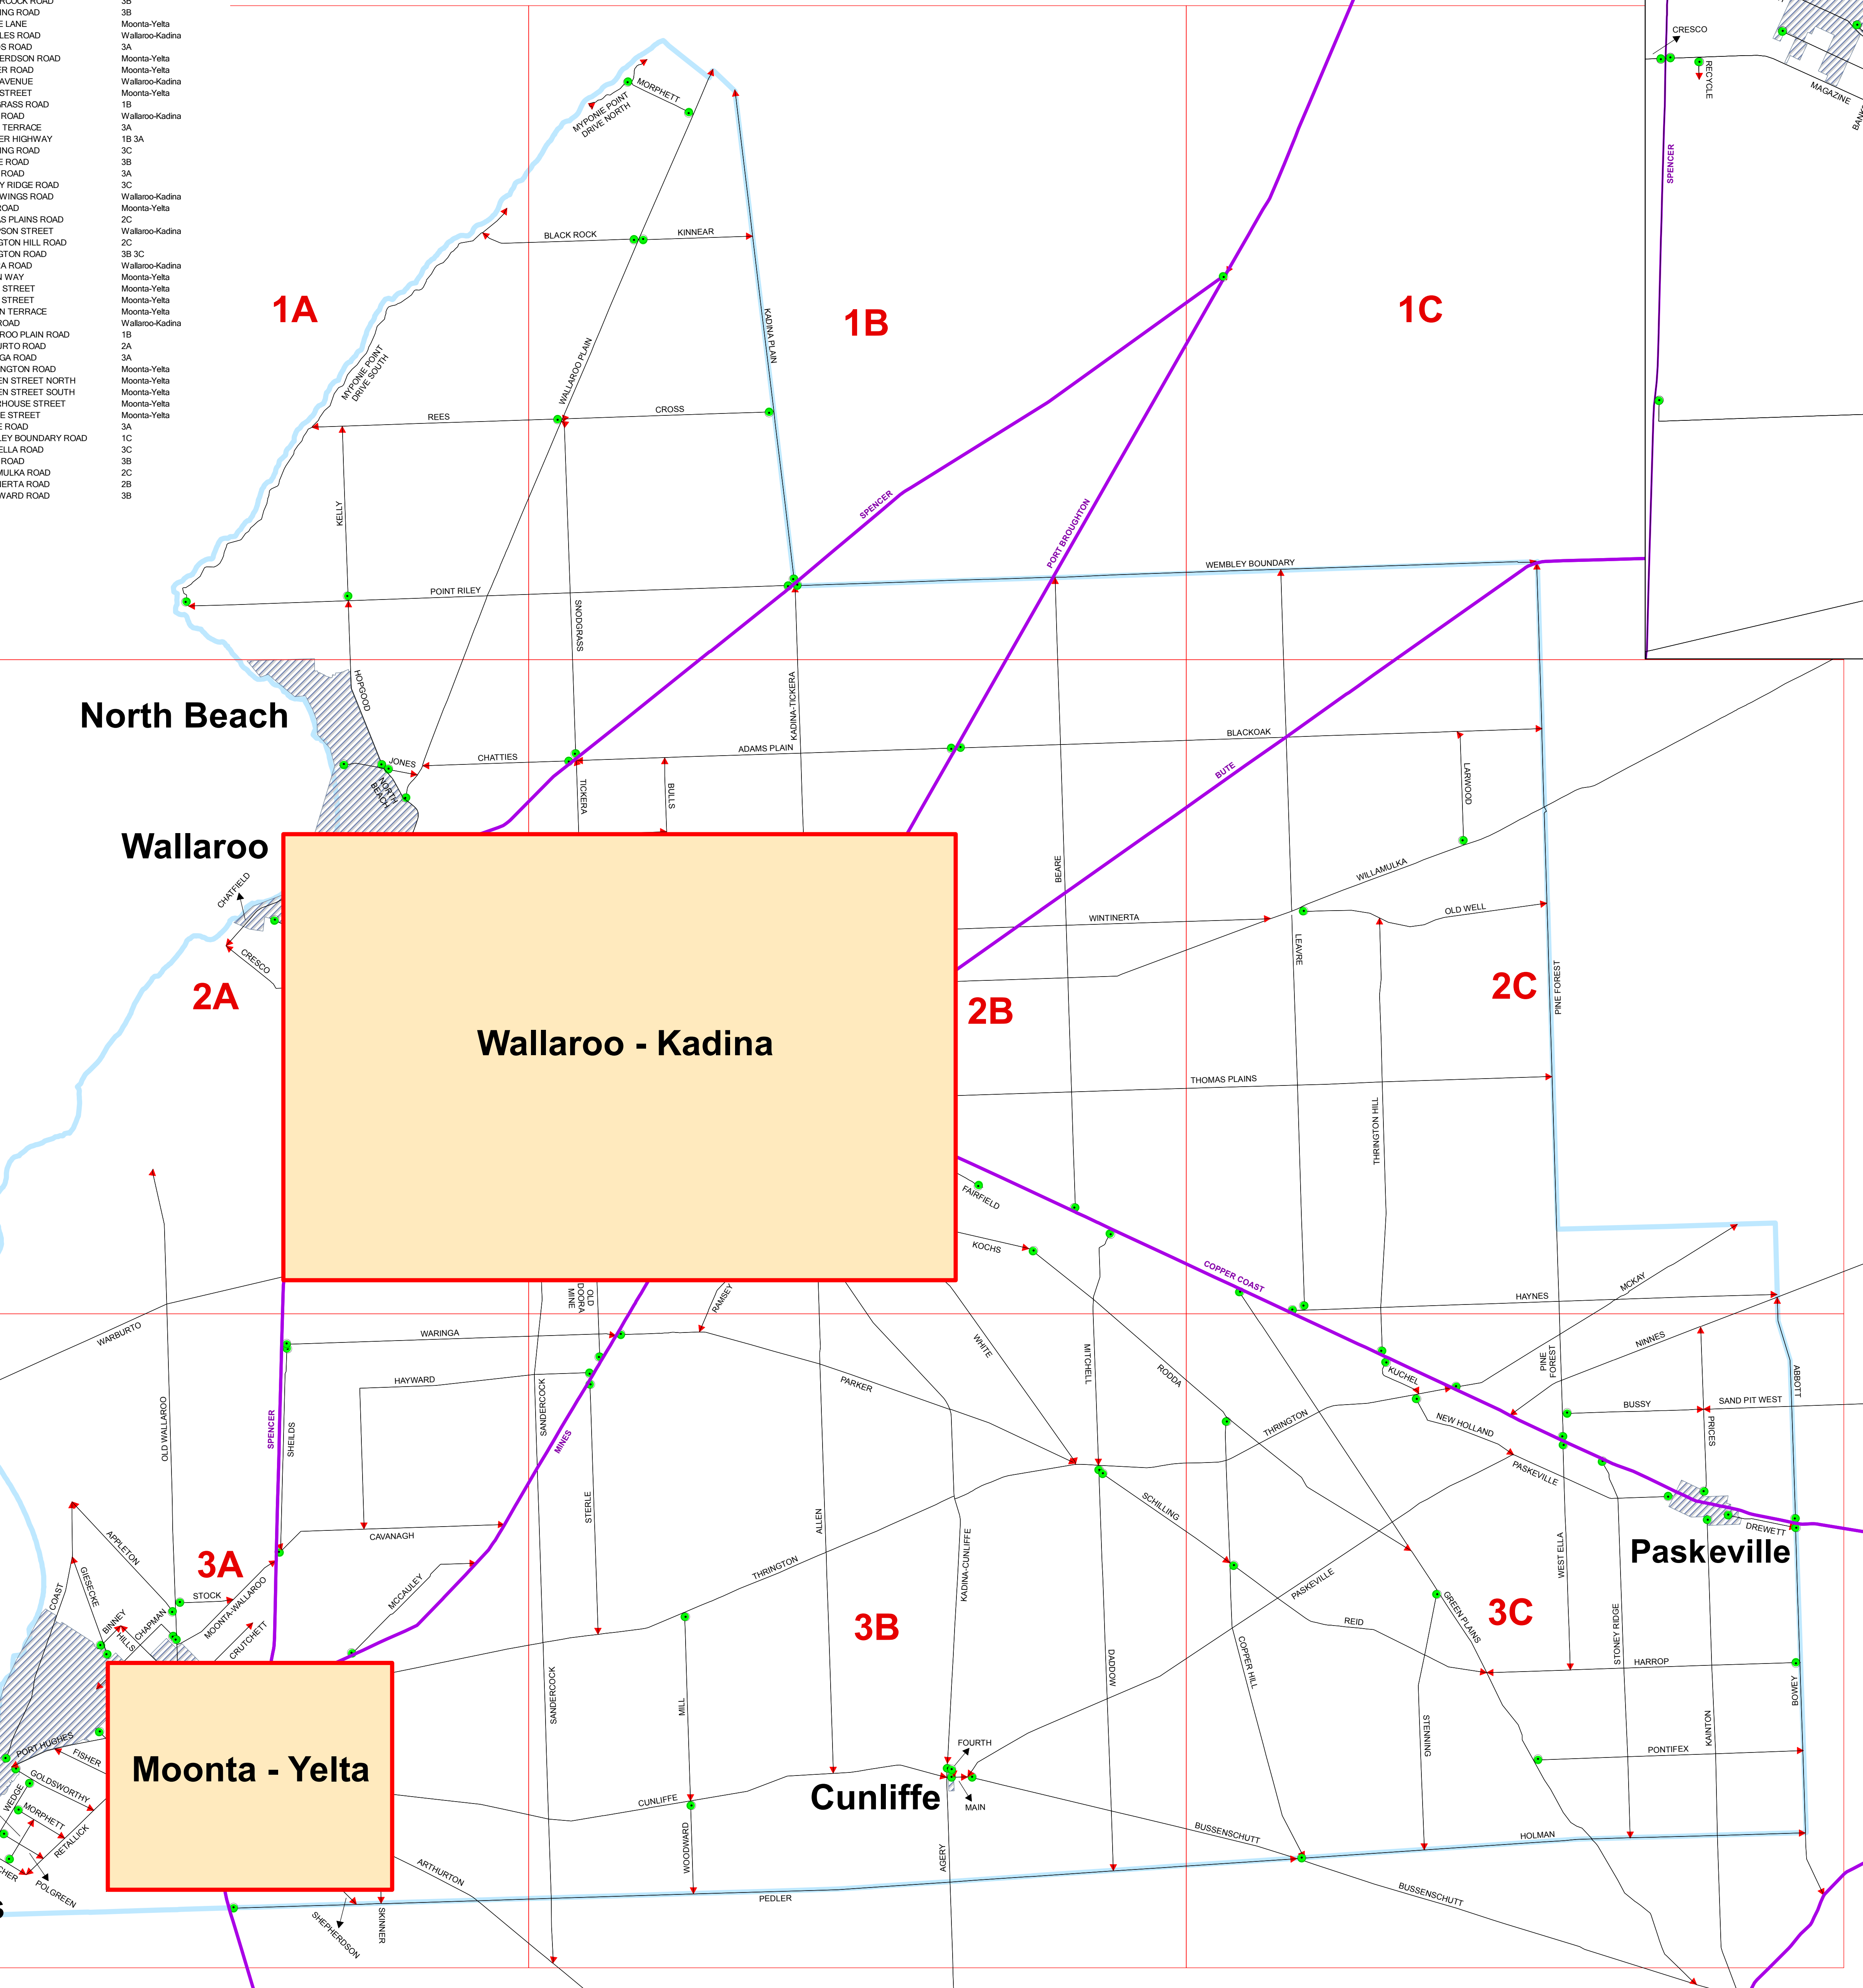

Note:-
Rural roads within urban/town addressing areas (as shown on the Plan) will retain their historical names used for urban addressing. Refer to local Council for details. Roads without rural addresses may not be shown on this map.

This plan reflects the Rural & State road names & road extents approved by the District Council of the Copper Coast (Section 219 Local Government Act)

Legend

- —●— Copper Coast Roads
- —●— State Roads
- Copper Coast Grid
- Copper Coast Urban Addressing Areas
- Copper Coast LGA

Council Delegate

April 2018